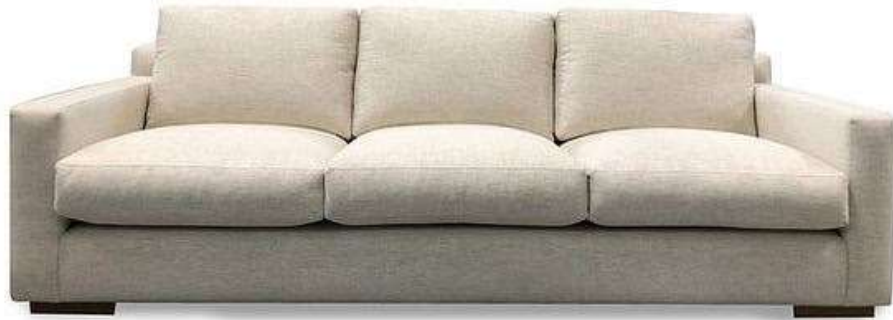

# ALEX

	WIDTH	DEPTH	HEIGHT	METERAGE
CHAIR	1000	1000	890	8.0 MTS
2 SEATER	1700	1000	890	13.0 MTS
2.5 SEATER	2000	1000	890	14.5 MTS
3 SEATER	2300	1000	890	16.0 MTS
3.5 SEATER	2600	1000	890	17.5 MTS

3 & 3.5 Seater Sofa  
have 3 x cushions