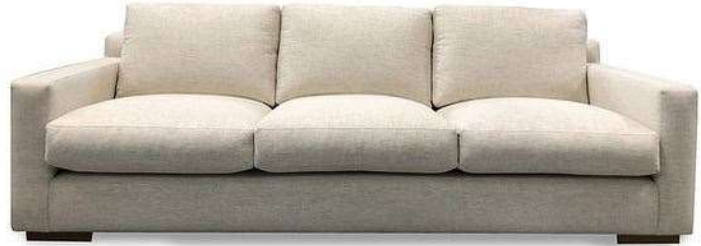

ALEX

	WIDTH	DEPTH	HEIGHT	METERAGE	
CHAIR	1000	1000	820	8.0 MTS	
2 SEATER	1700	1000	820	13.0 MTS	
2.5 SEATER	2000	1000	820	14.5 MTS	
3 SEATER	2300	1000	820	16.0 MTS	
3 & 3.5 Seater Sofa have 3 x cushions	3.5 SEATER	2600	1000	820	17.5 MTS

STANDARD FEATURES

FRAME

Kiln Dried Hardwood

SEAT CUSHION

Feather Wrap

OTHER FEATURES

LEGS

Timber Block